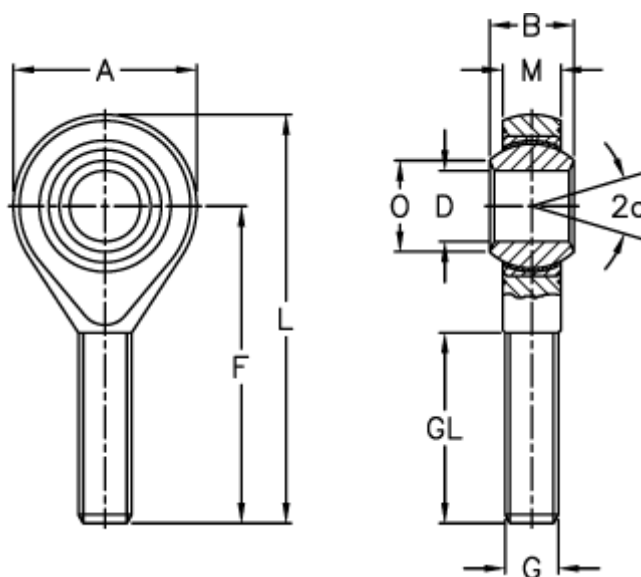

Article number: 54301206

Description: LDK Rod end POS 6ECL
Threaded left

Measures

A	= 18	L	= 45
a (degrees)	= 13	M	= 6.75
B	= 9	O	= 8.9
D	= 6	Static load C0 (kN)	= 8.2
Dynamic load C (kN)	= 4.2	Weight (g)	= 19
F	= 36		
g	= M6		
GL	= 22		